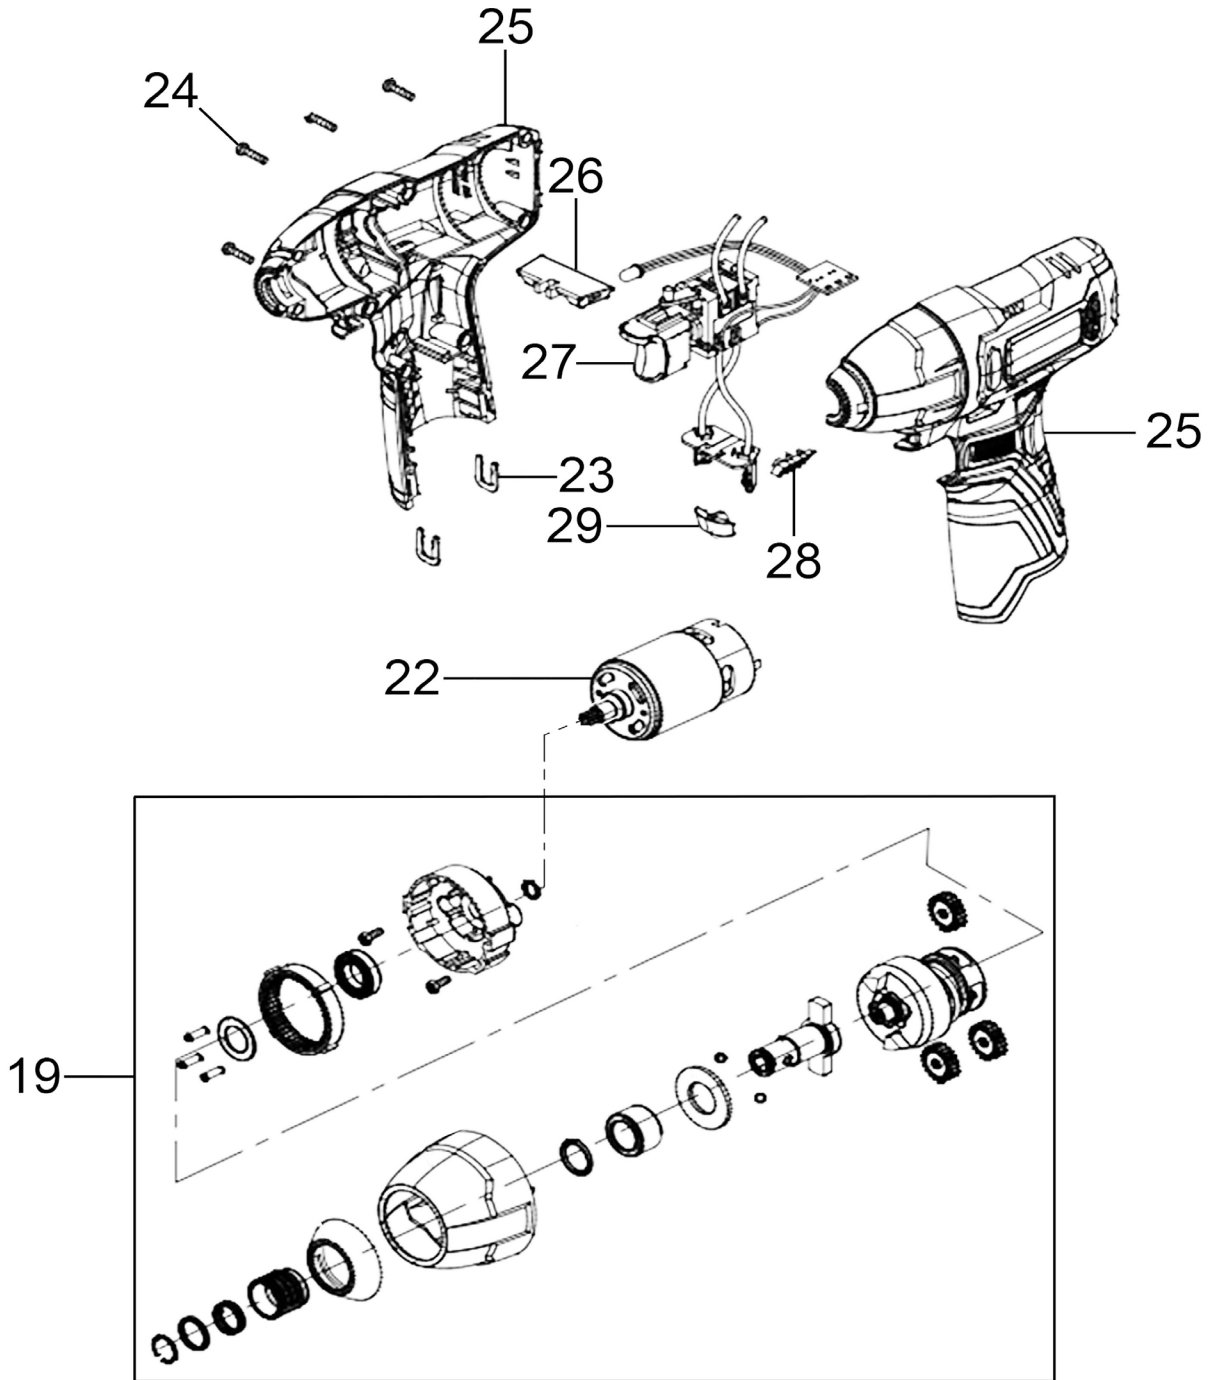

Parts Information:  
**Cordless Impact Driver 1/4"Hex Drive 10.8V  
 SV10.8 Series - Body Only  
 Model No: CP108VCIDBO**

Item	Part No.	Description
19	CP108VCID.GBA	Gearbox Assembly
22	CP108VCID.22	Motor (c/w Gear)
23	CP108VCID.23	Buckle
24	CP108VCID.24	Self-Tapping Screw ST2.9 x 16mm
25	CP108VCID.25	Housing Complete

Item	Part No.	Description
26	CP108VCID.26	Lever, Forward/Reverse
27	CP108VDD.39	Switch Assembly
28	CP108VCID.28	Cover, Battery Indicator
29	CP108VCID.29	Transparent Cover, LED

**NOTE:** It is our policy to continually improve products and as such we reserve the right to alter data, specifications and component parts without prior notice. There may be alternative versions of this product, please contact us should you require this information.